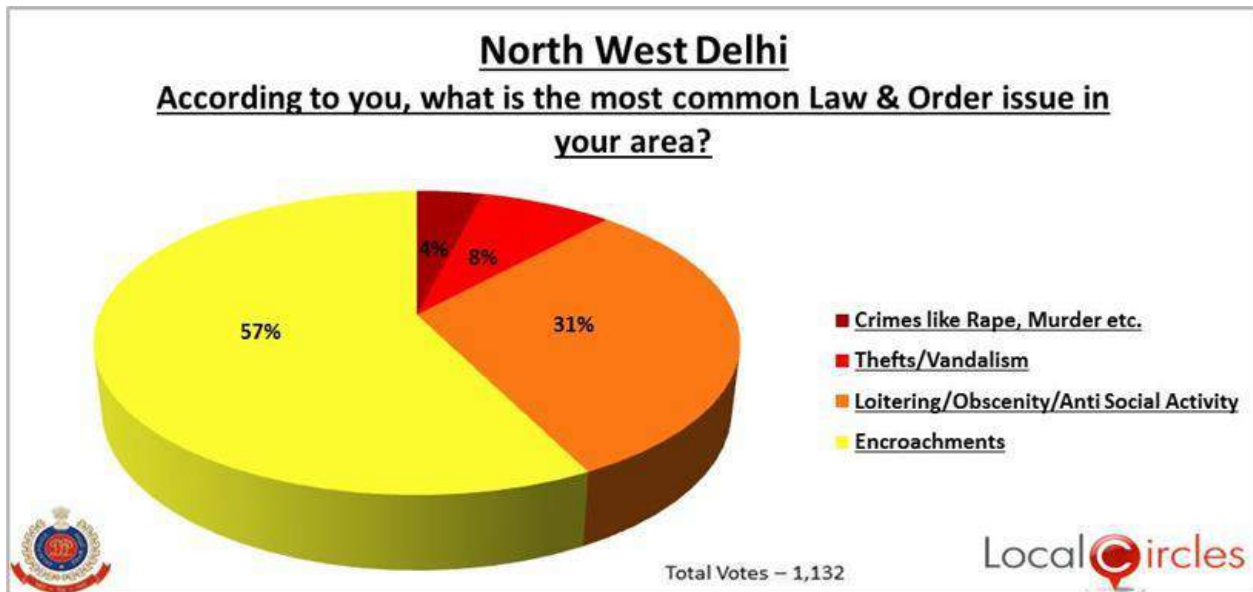

North West Delhi District - Law & Order Survey