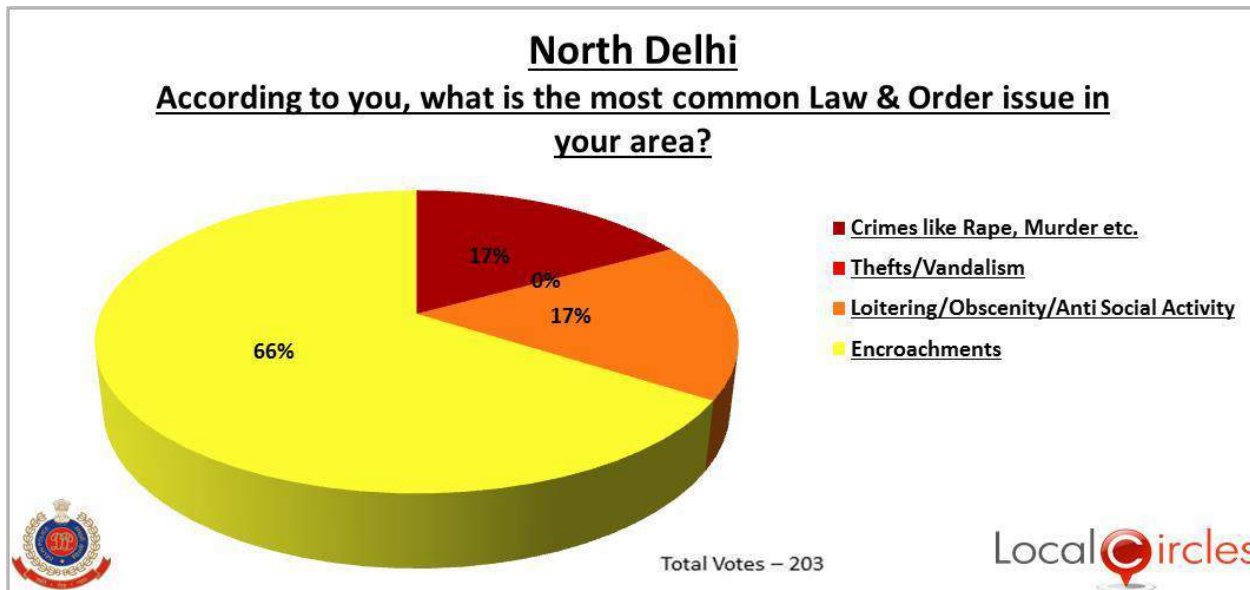

North Delhi District - Law & Order Survey