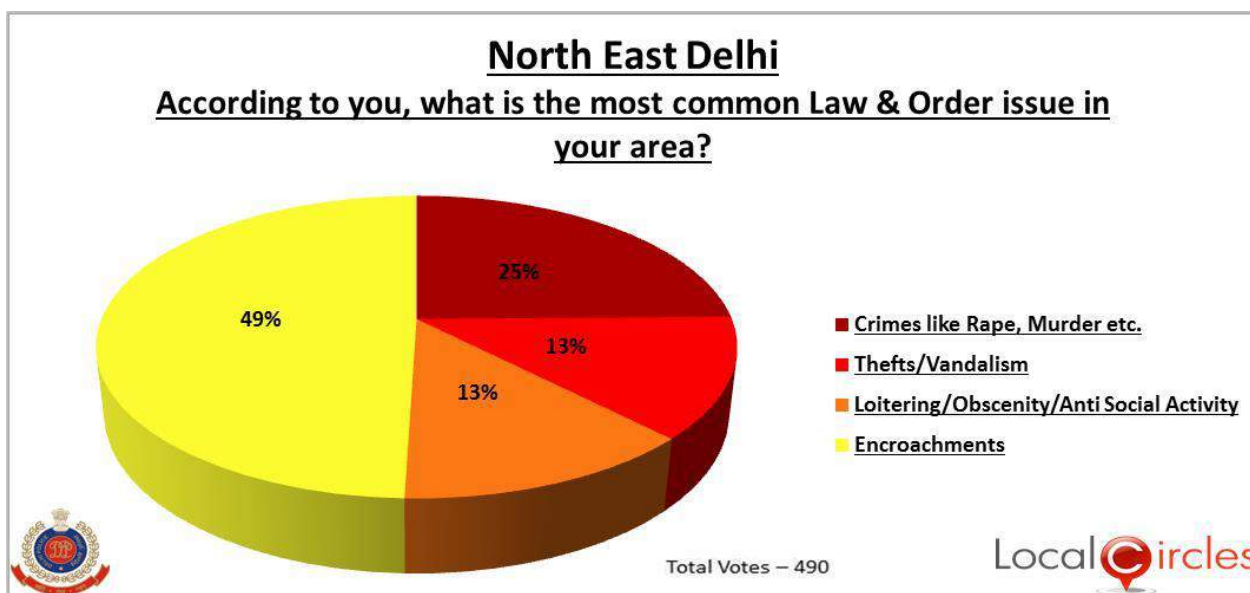

North East Delhi District - Law & Order Survey