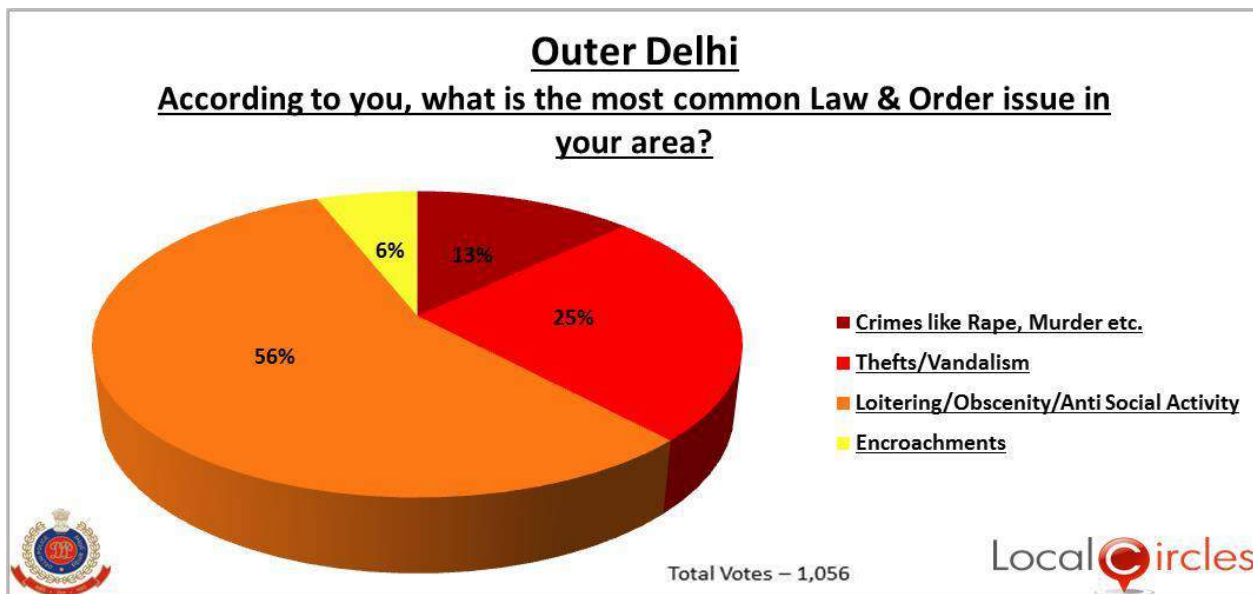

Outer Delhi District - Law & Order Survey