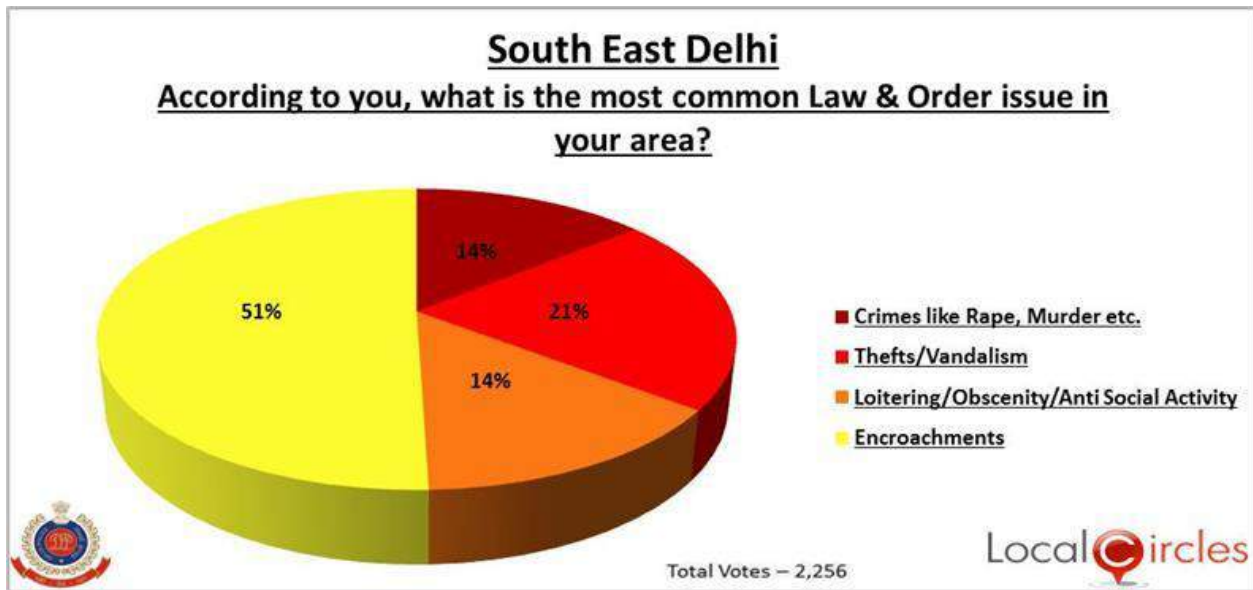

Law and Order Survey of Delhi Districts

Collective insight into key issues faced by citizens

This survey was conducted in the 11 Law & Order District Communities of Delhi to better understand some of the common law and order issues faced by citizen in their district. With over 14,000 citizens voting across Delhi, the survey is one of its kind and provides great insight into what are the key concerns citizens have in different districts of Delhi

March 5, 2015

North Delhi District - Law & Order Survey

North East Delhi District - Law & Order Survey

New Delhi District - Law & Order Survey

South Delhi District - Law & Order Survey

South East Delhi District - Law & Order Survey