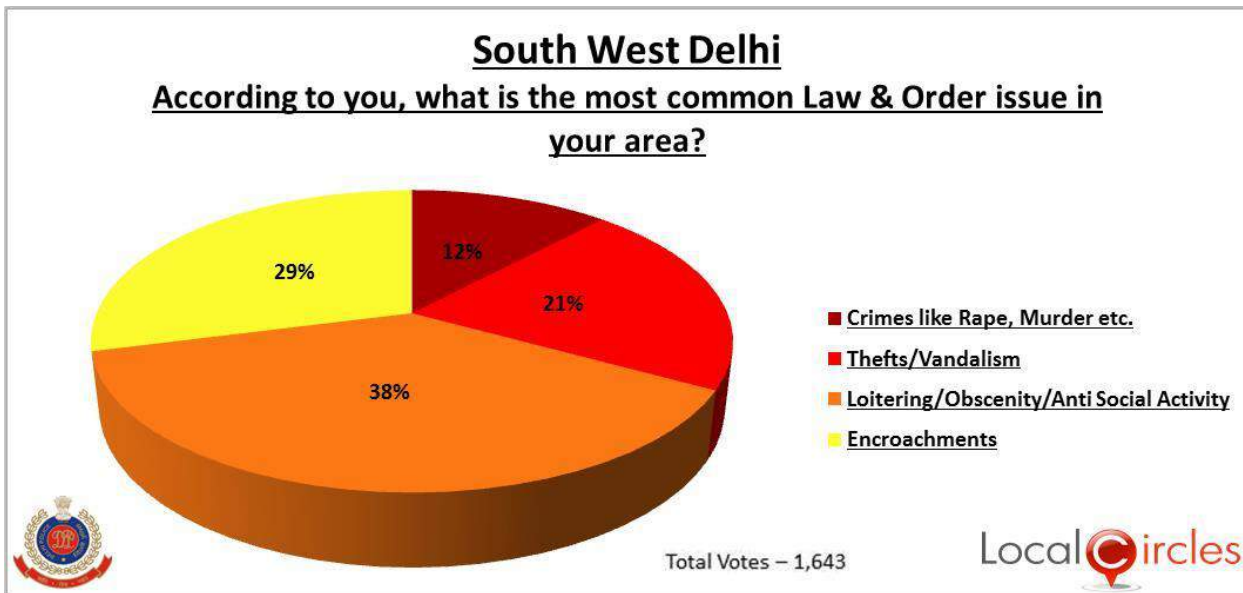

South West Delhi District - Law & Order Survey