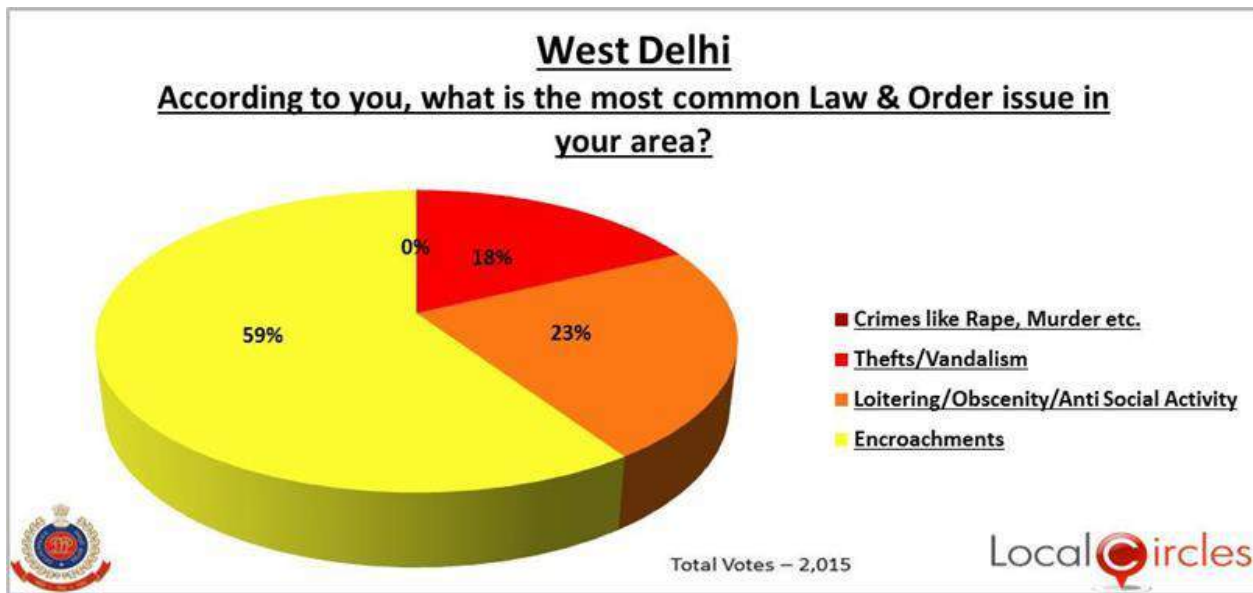

West Delhi District - Law & Order Survey