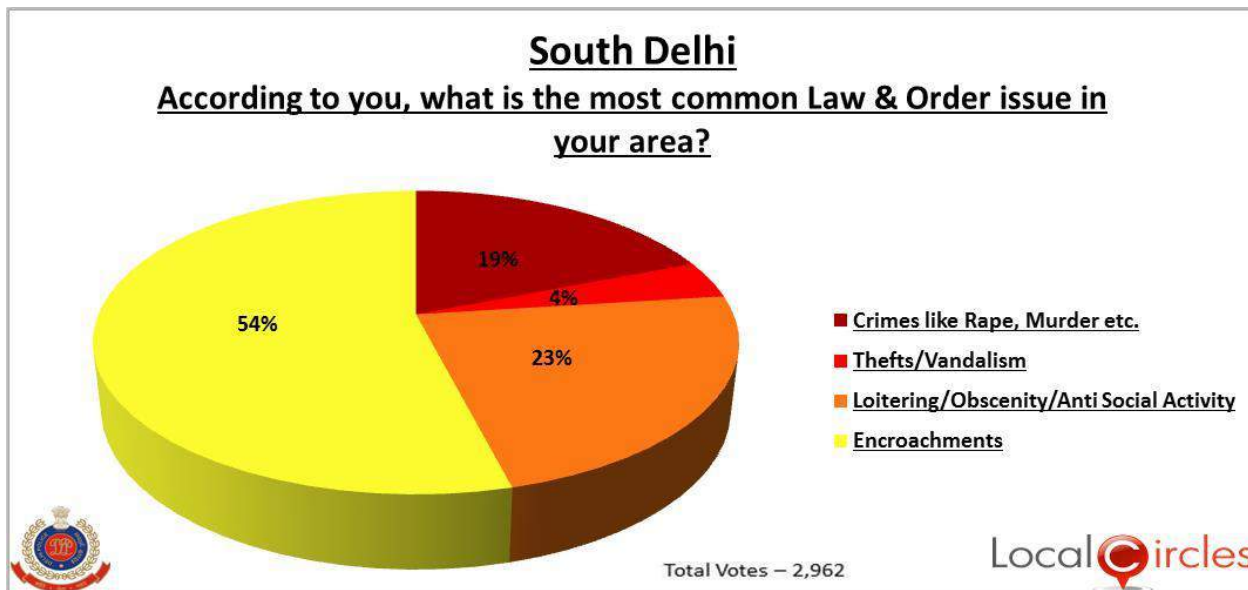

South Delhi District - Law & Order Survey