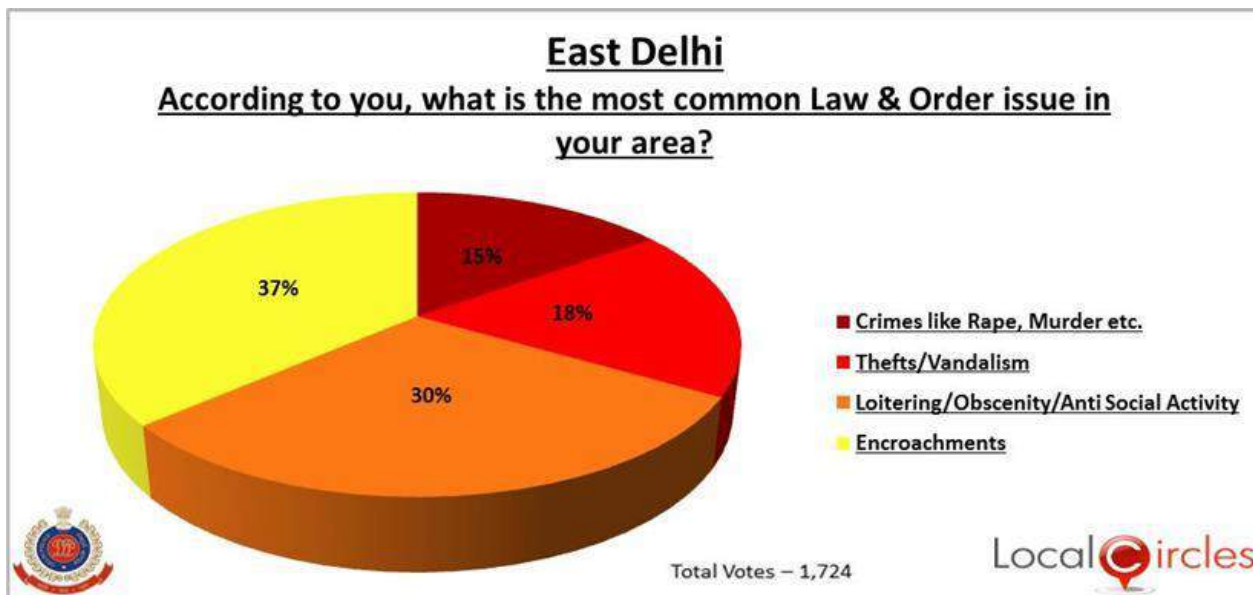

East Delhi District - Law & Order Survey