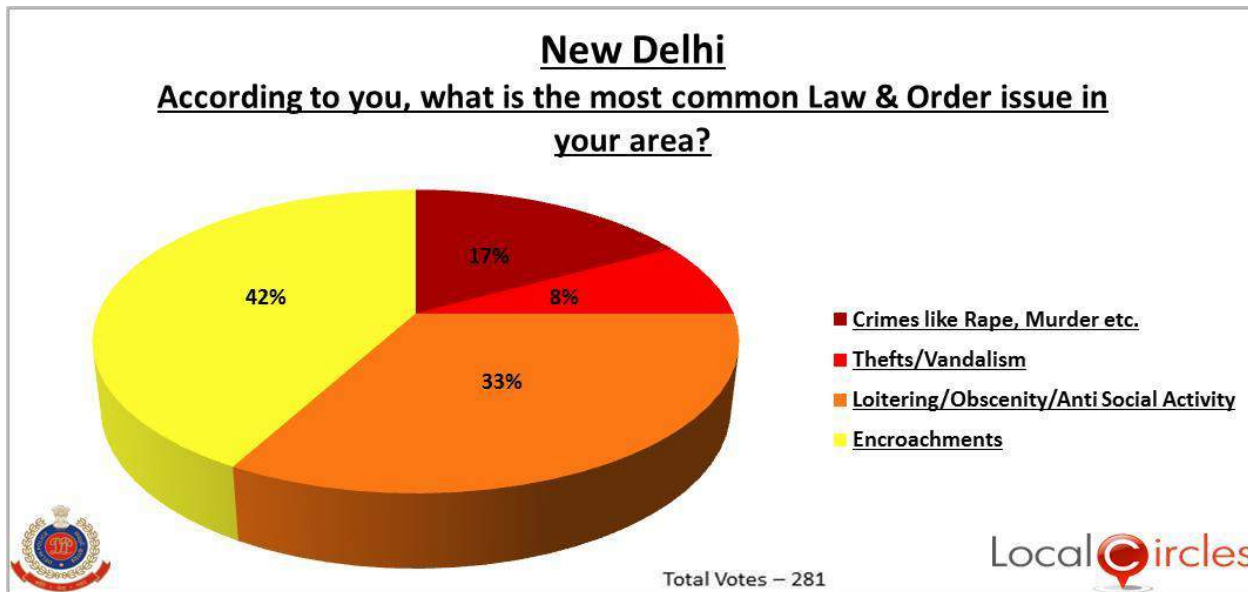

New Delhi District - Law & Order Survey