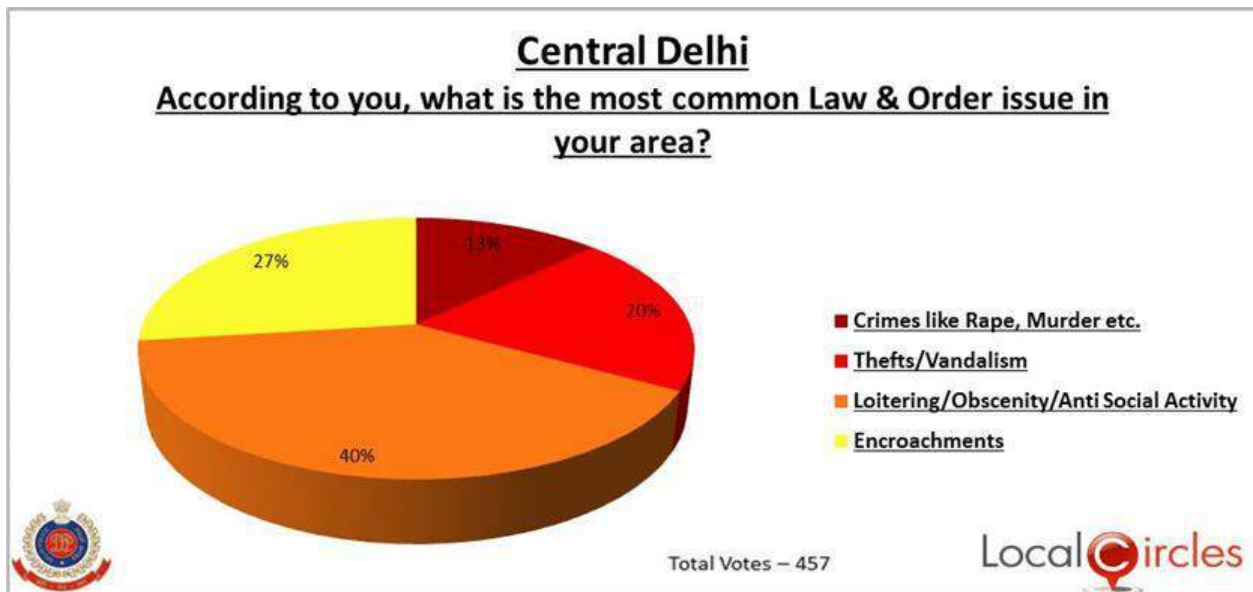

Central Delhi District - Law & Order Survey